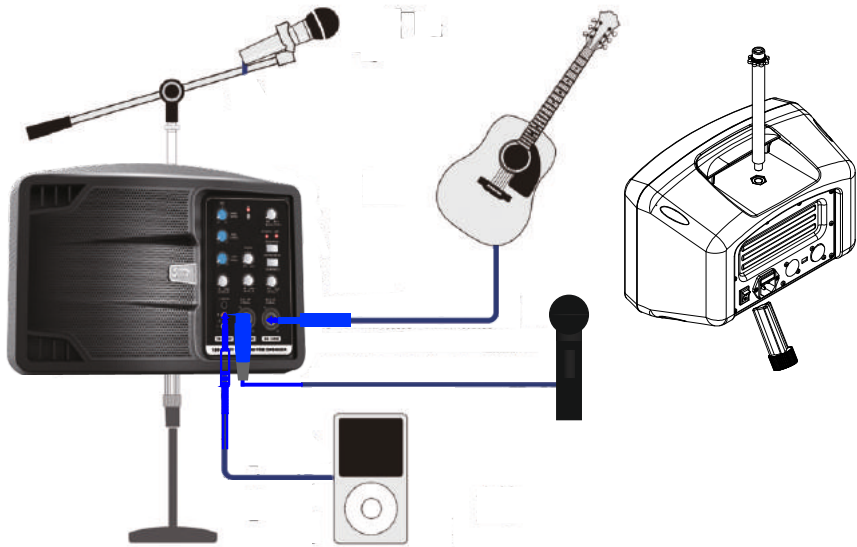

ON:
OFF:

1

2

MAIN LEVEL LEVEL

6

7

8

LEVEL

9

HIGH/MID/LOW

10

MAIN LEVEL

3

4

5

4